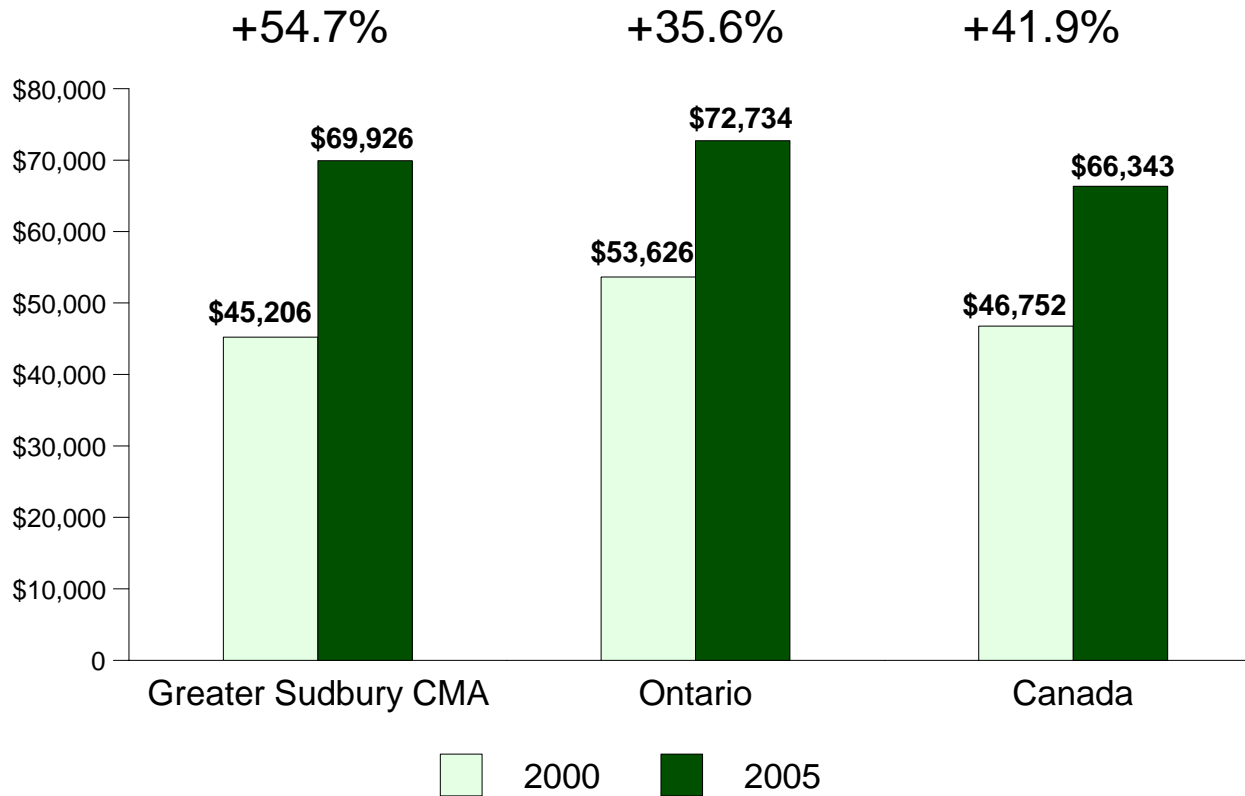

Keyfacts Population

PO Box 5000, STN A
200 Brady Street
Sudbury, ON P3A 5P3
(705) 671-2489

Median Household Income 2006 Census

Source: Statistics Canada; 2006 Census of Canada.